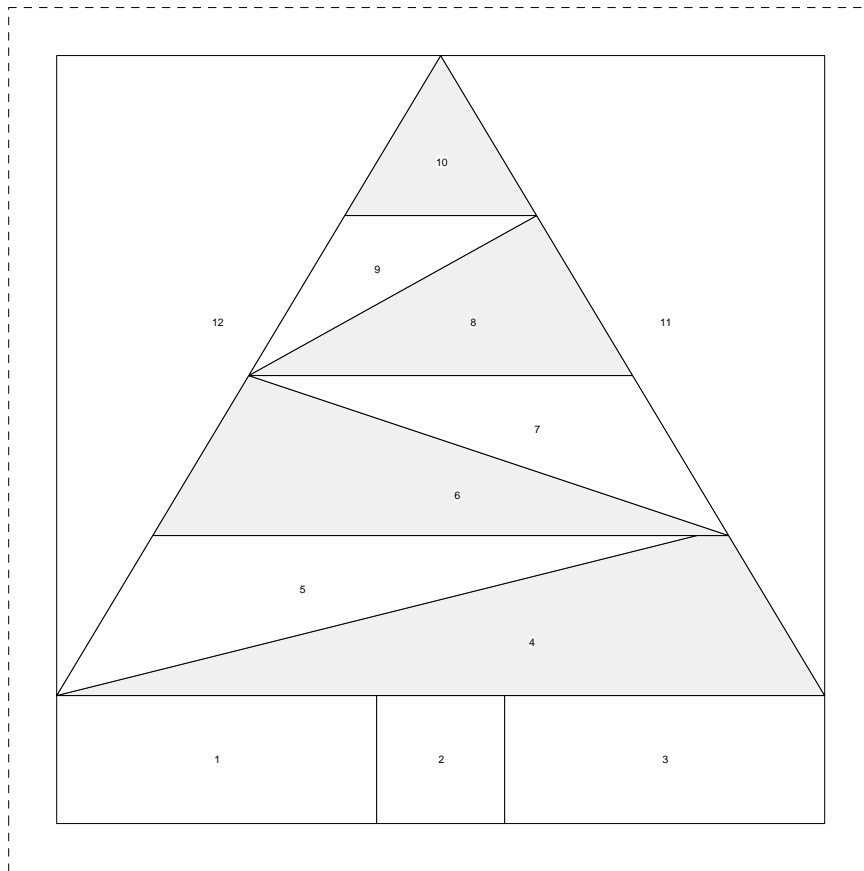

8 Pointed Star Postcard

Overall Size: 6.00 by 4.00 inches

Eight-pointed Star

Eight-pointed Star
Pattern for 4.00x4.00 block
Key Block (42/50 actual size)

Eight-pointed Star

Simple Tree

Overall Size: 6.00 by 4.00 inches

Simple Tree

Simple Tree

Pattern for 4 10x4 10 block
Key Block (42/50 actual size)

Simple Tree

Pine Tree Postcard

Overall Size: 6.00 by 4.00 inches

Pine Tree

Pine Tree
Pattern for 4.00x4.00 block
Key Block (42/50 actual size)

Pine Tree

Snowball Fabric Postcard

Overall Size: 6.00 by 4.00 inches

9-patch Snowball

9-patch Snowball
Pattern for 4.00x4.00 block
Key Block (42/50 actual size)

9-patch Snowball
Pattern for 4.00x4.00 block
Key Block (42/50 actual size)

Sides of Snowball Postcard

Square Border for Snowball Postcard

Pattern for 1.00x4.00 block
Key Block (1 and 17/100 times actual size)

A	A
A	A
A	A
A	A
A	A
A	A
A	A
A	A

Square Border for Snowball Postcard