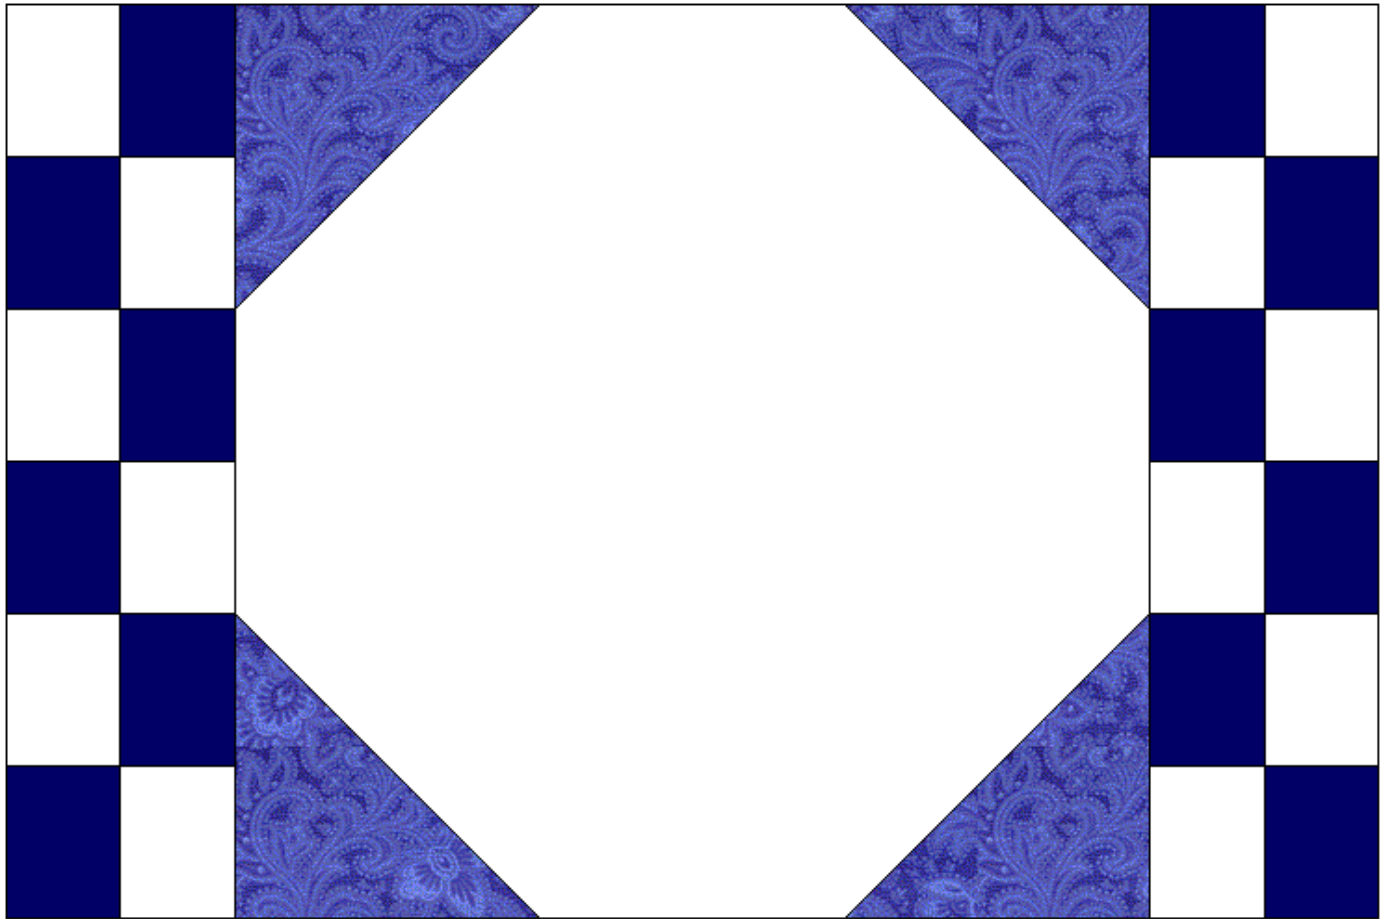

Snowball Fabric Postcard

Overall Size: 6.00 by 4.00 inches