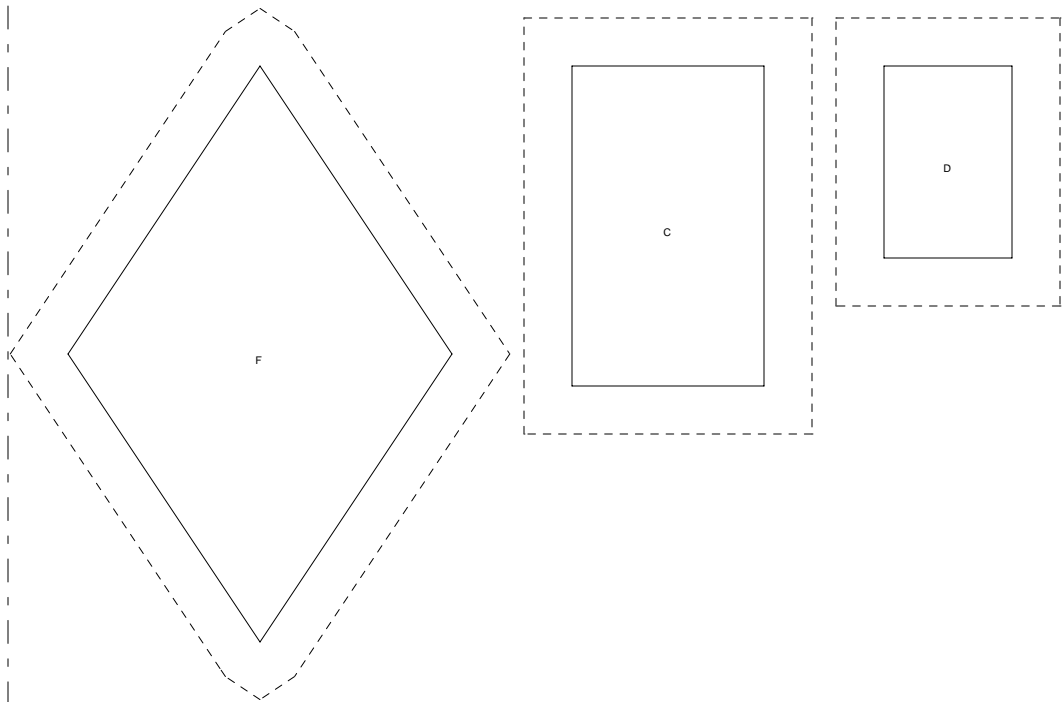

8 Pointed Star Postcard

Overall Size: 6.00 by 4.00 inches

Eight-pointed Star

Eight-pointed Star
Pattern for 4.00x4.00 block
Key Block (42/50 actual size)

Eight-pointed Star

Simple Tree

Overall Size: 6.00 by 4.00 inches

Simple Tree

Simple Tree

Pattern for 4 10x4 10 block
Key Block (42/50 actual size)

Simple Tree

Pine Tree Postcard

Overall Size: 6.00 by 4.00 inches

Pine Tree

Pine Tree
Pattern for 4.00x4.00 block
Key Block (42/50 actual size)

Pine Tree

Snowball Fabric Postcard

Overall Size: 6.00 by 4.00 inches

9-patch Snowball

9-patch Snowball
Pattern for 4.00x4.00 block
Key Block (42/50 actual size)

9-patch Snowball
Pattern for 4.00x4.00 block
Key Block (42/50 actual size)

Sides of Snowball Postcard

Square Border for Snowball Postcard

Pattern for 1.00x4.00 block
Key Block (1 and 17/100 times actual size)

A	A
A	A
A	A
A	A
A	A
A	A
A	A
A	A

Square Border for Snowball Postcard