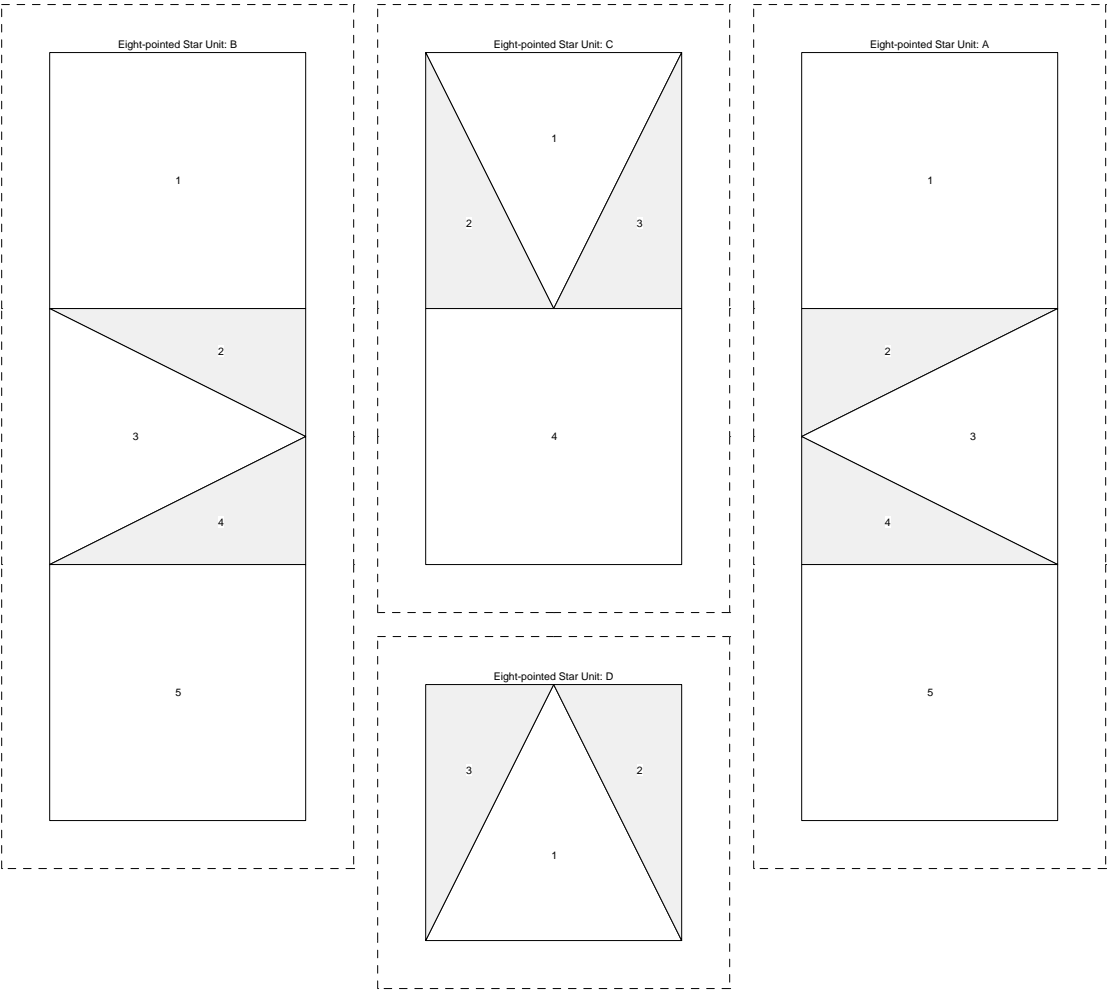

8 Pointed Star Postcard

Overall Size: 6.00 by 4.00 inches

Eight-pointed Star

Eight-pointed Star
Pattern for 4.00x4.00 block
Key Block (42/50 actual size)

Eight-pointed Star

Simple Tree

Overall Size: 6.00 by 4.00 inches

Simple Tree

Simple Tree

Pattern for 4 10x4 10 block
Key Block (42/50 actual size)

Simple Tree

Pine Tree Postcard

Overall Size: 6.00 by 4.00 inches

Pine Tree

Pine Tree
Pattern for 4.00x4.00 block
Key Block (42/50 actual size)

Pine Tree

Snowball Fabric Postcard

Overall Size: 6.00 by 4.00 inches

9-patch Snowball

9-patch Snowball
Pattern for 4.00x4.00 block
Key Block (42/50 actual size)

9-patch Snowball
Pattern for 4.00x4.00 block
Key Block (42/50 actual size)

Sides of Snowball Postcard

Square Border for Snowball Postcard

Pattern for 1.00x4.00 block
Key Block (1 and 17/100 times actual size)

A	A
A	A
A	A
A	A
A	A
A	A
A	A
A	A

Square Border for Snowball Postcard