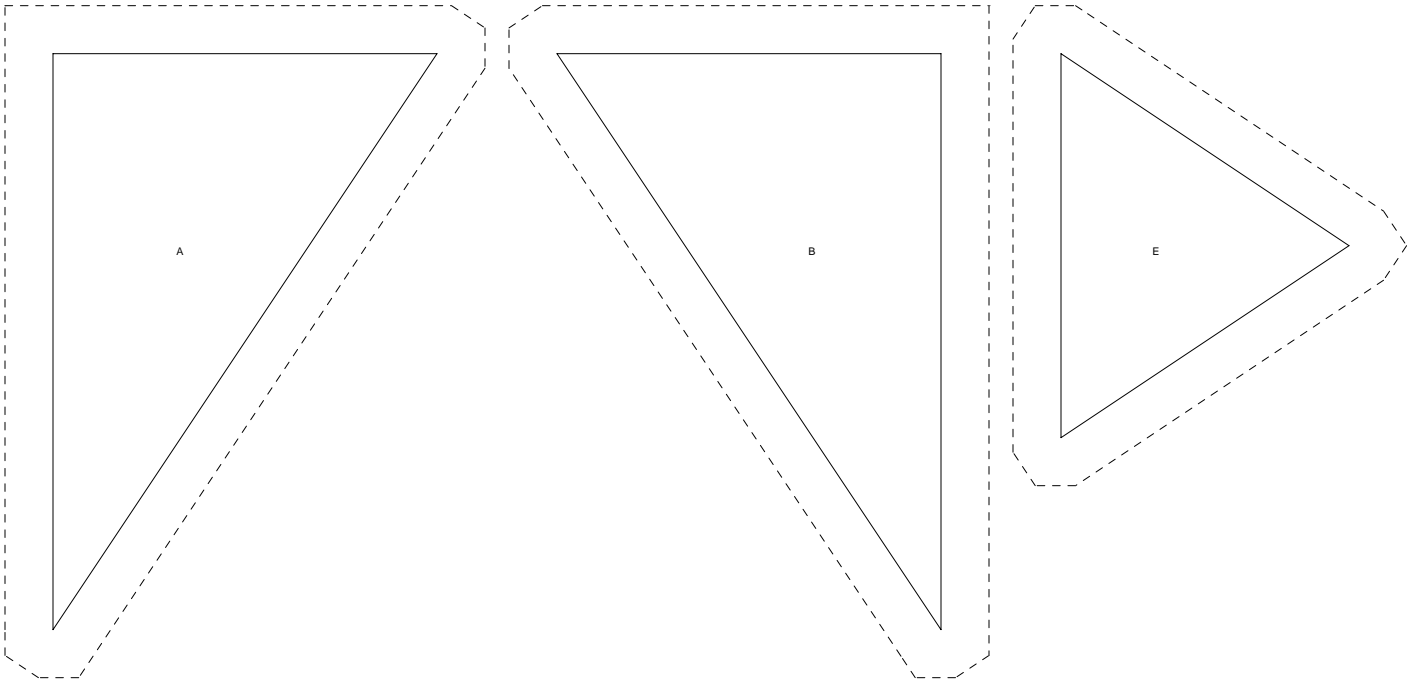

Simple Tree