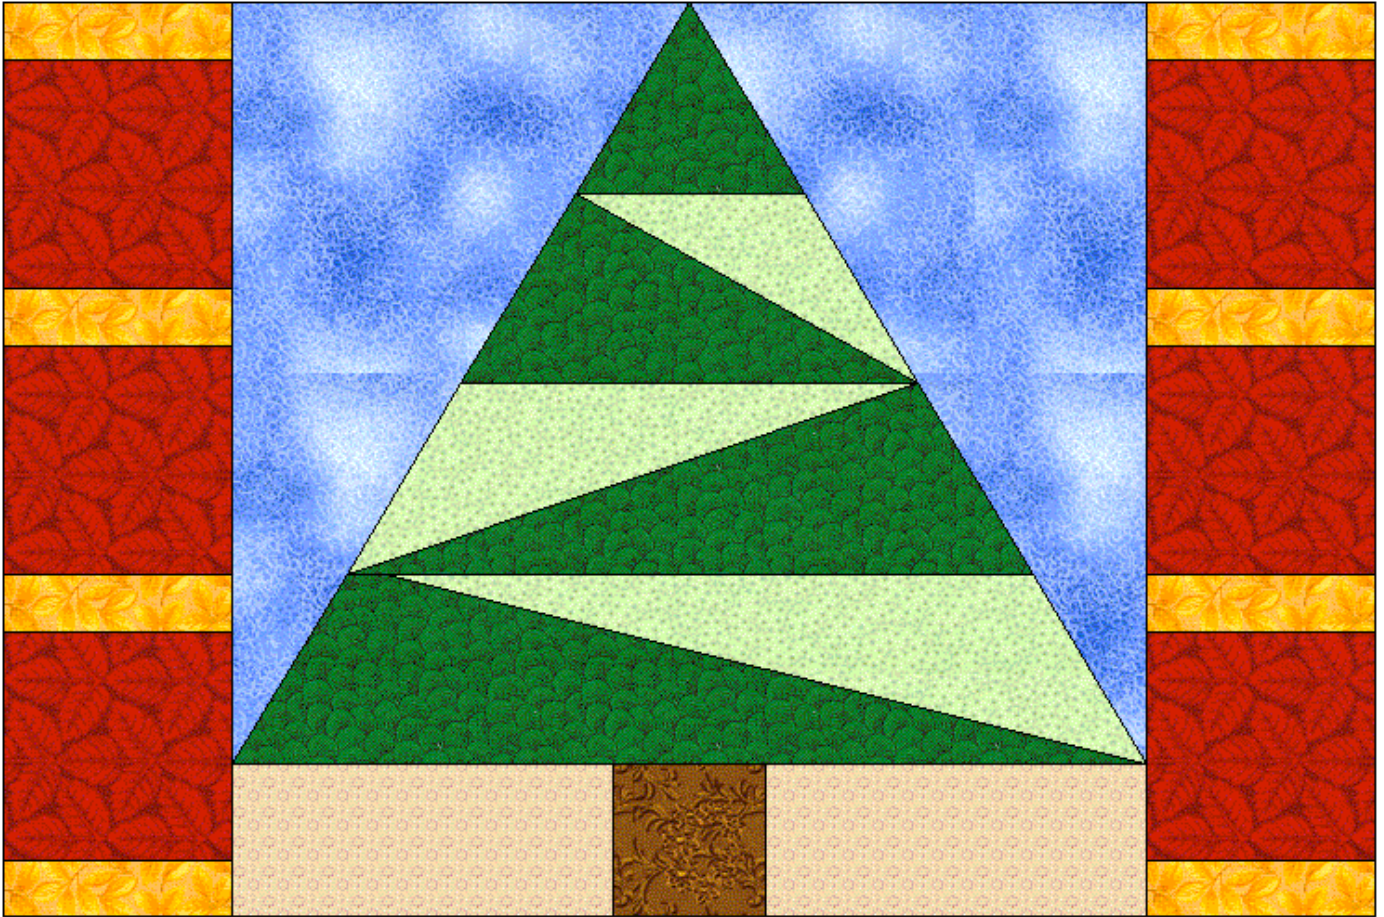

8 Pointed Star Postcard

Overall Size: 6.00 by 4.00 inches

Eight-pointed Star

Eight-pointed Star
Pattern for 4.00x4.00 block
Key Block (42/50 actual size)

Eight-pointed Star

Simple Tree

Overall Size: 6.00 by 4.00 inches

Simple Tree

Simple Tree

Pattern for 4 10x4 10 block
Key Block (42/50 actual size)

Simple Tree

Pine Tree Postcard

Overall Size: 6.00 by 4.00 inches

Pine Tree

Pine Tree
Pattern for 4.00x4.00 block
Key Block (42/50 actual size)

Pine Tree

Snowball Fabric Postcard

Overall Size: 6.00 by 4.00 inches

9-patch Snowball

9-patch Snowball
Pattern for 4.00x4.00 block
Key Block (42/50 actual size)

9-patch Snowball
Pattern for 4.00x4.00 block
Key Block (42/50 actual size)