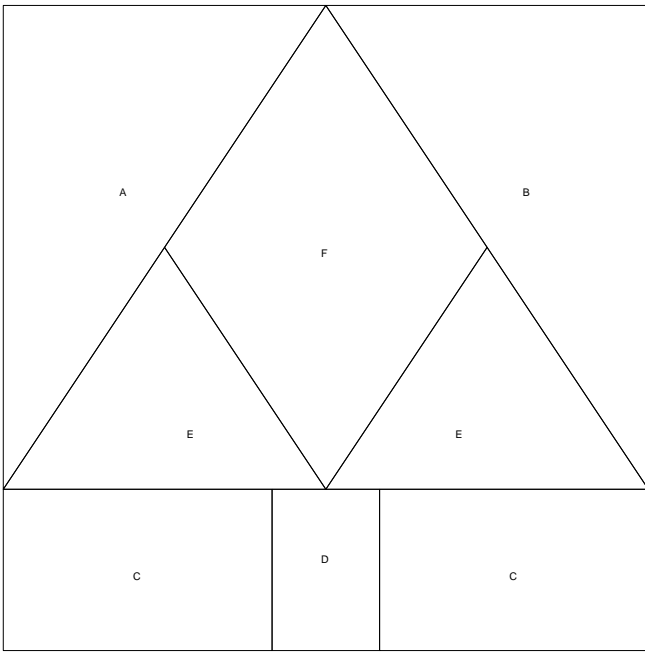

Simple Tree