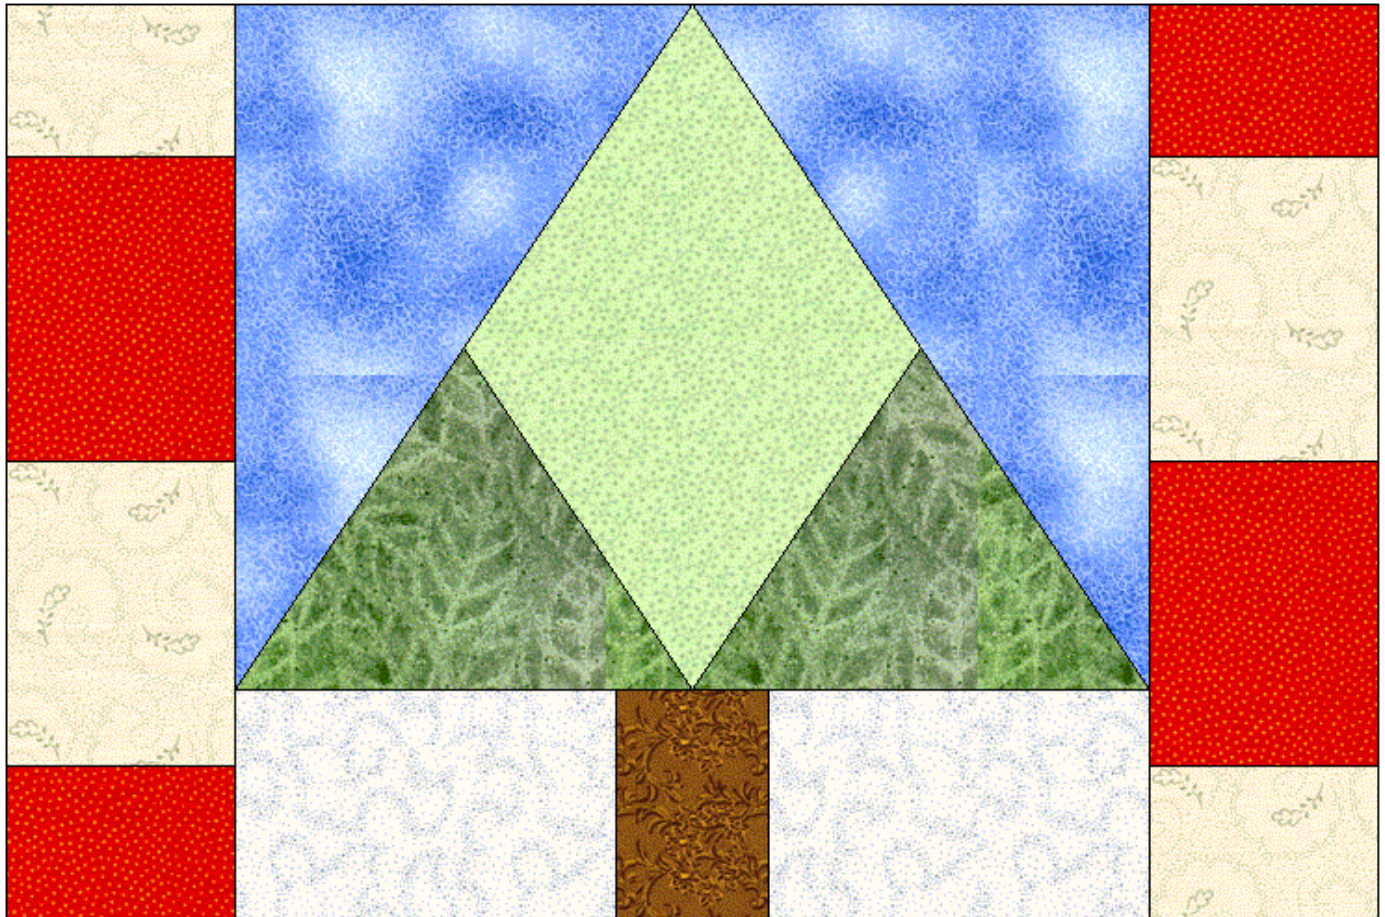

8 Pointed Star Postcard

Overall Size: 6.00 by 4.00 inches

Eight-pointed Star

Eight-pointed Star
Pattern for 4.00x4.00 block
Key Block (42/50 actual size)

Eight-pointed Star

Simple Tree

Overall Size: 6.00 by 4.00 inches

Simple Tree

Simple Tree

Pattern for 4 10x4 10 block
Key Block (42/50 actual size)

Simple Tree

Pine Tree Postcard

Overall Size: 6.00 by 4.00 inches

Pine Tree

Pine Tree
Pattern for 4.00x4.00 block
Key Block (42/50 actual size)

Pine Tree

Snowball Fabric Postcard

Overall Size: 6.00 by 4.00 inches

9-patch Snowball

9-patch Snowball
Pattern for 4.00x4.00 block
Key Block (42/50 actual size)

9-patch Snowball
Pattern for 4.00x4.00 block
Key Block (42/50 actual size)