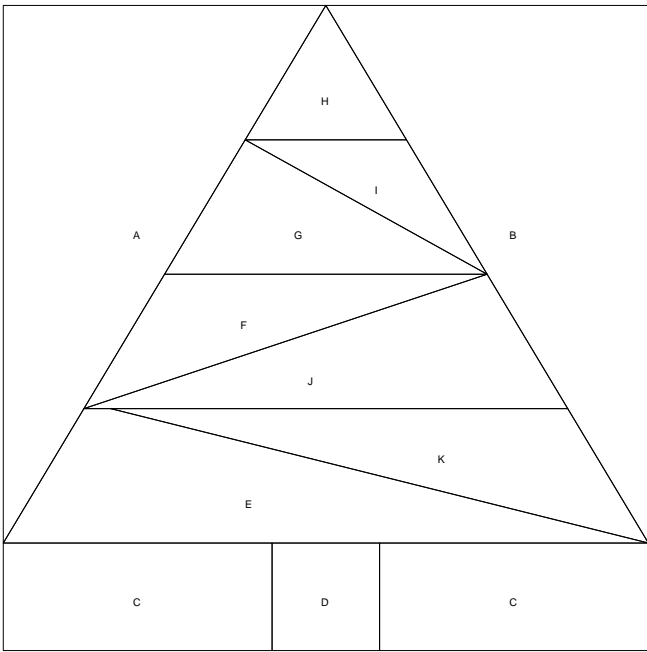

8 Pointed Star Postcard

Overall Size: 6.00 by 4.00 inches

Eight-pointed Star

Eight-pointed Star
Pattern for 4.00x4.00 block
Key Block (42/50 actual size)

Eight-pointed Star

Simple Tree

Overall Size: 6.00 by 4.00 inches

Simple Tree

Simple Tree

Pattern for 4 10x4 10 block
Key Block (42/50 actual size)

Simple Tree

Pine Tree Postcard

Overall Size: 6.00 by 4.00 inches

Pine Tree

Pine Tree
Pattern for 4.00x4.00 block
Key Block (42/50 actual size)

Pine Tree

Snowball Fabric Postcard

Overall Size: 6.00 by 4.00 inches

9-patch Snowball

9-patch Snowball
Pattern for 4.00x4.00 block
Key Block (42/50 actual size)

9-patch Snowball
Pattern for 4.00x4.00 block
Key Block (42/50 actual size)

Sides of Snowball Postcard

Square Border for Snowball Postcard

Pattern for 1.00x4.00 block
Key Block (1 and 17/100 times actual size)

A	A
A	A
A	A
A	A
A	A
A	A
A	A
A	A

Square Border for Snowball Postcard