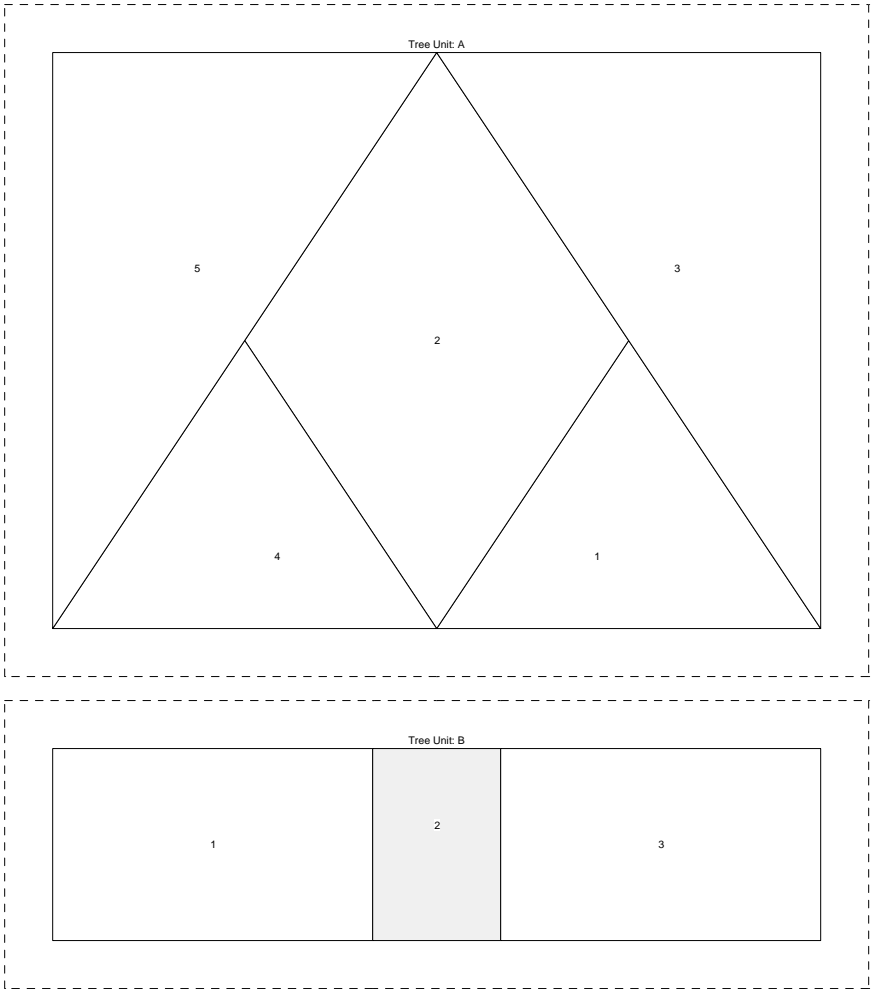

8 Pointed Star Postcard

Overall Size: 6.00 by 4.00 inches

Eight-pointed Star

Eight-pointed Star
Pattern for 4.00x4.00 block
Key Block (42/50 actual size)

Eight-pointed Star

Simple Tree

Overall Size: 6.00 by 4.00 inches

Simple Tree

Simple Tree

Pattern for 4 10x4 10 block
Key Block (42/50 actual size)

Simple Tree

Pine Tree Postcard

Overall Size: 6.00 by 4.00 inches

Pine Tree

Pine Tree
Pattern for 4.00x4.00 block
Key Block (42/50 actual size)

Pine Tree

Snowball Fabric Postcard

Overall Size: 6.00 by 4.00 inches

9-patch Snowball

9-patch Snowball
Pattern for 4.00x4.00 block
Key Block (42/50 actual size)

9-patch Snowball
Pattern for 4.00x4.00 block
Key Block (42/50 actual size)

Sides of Snowball Postcard

Square Border for Snowball Postcard

Pattern for 1.00x4.00 block
Key Block (1 and 17/100 times actual size)

A	A
A	A
A	A
A	A
A	A
A	A
A	A
A	A

Square Border for Snowball Postcard