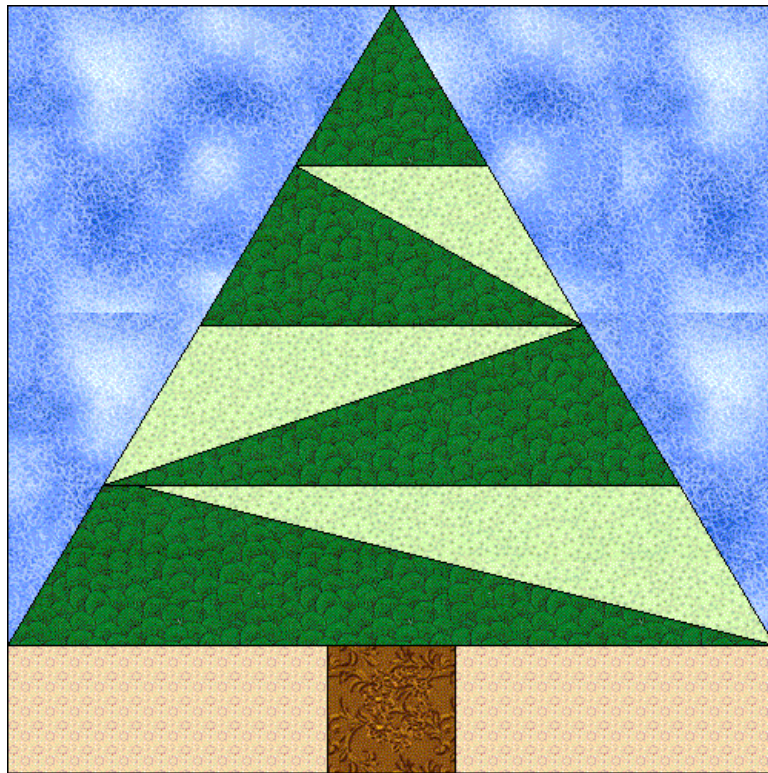

Simple Tree

Simple Tree

Pattern for 4 10x4 10 block
Key Block (42/50 actual size)

Simple Tree

Pine Tree Postcard

Overall Size: 6.00 by 4.00 inches

Pine Tree

Pine Tree
Pattern for 4.00x4.00 block
Key Block (42/50 actual size)

Pine Tree

Snowball Fabric Postcard

Overall Size: 6.00 by 4.00 inches

9-patch Snowball

9-patch Snowball
Pattern for 4.00x4.00 block
Key Block (42/50 actual size)

9-patch Snowball
Pattern for 4.00x4.00 block
Key Block (42/50 actual size)